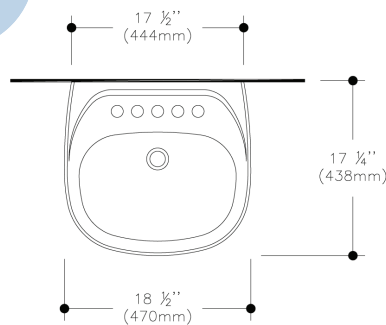

Verona

Pedestal Lavatory

FEATURES

- Compact design
- Pedestal or wall-hung lavatory
- Rear overflow drain

Model No.	Description	Approx. Wt.
	Pedestal lavatory with rear overflow drain. Less faucet and drain assembly	40 lbs. (18 kg)
830-54	4" Faucet Center	22 lbs. (10 kg)
830-63	Pedestal	18 lbs. (8 kg)

(Less faucet, drain
assembly and supply)

Verona

Pedestal Lavatory

TECHNICAL INFORMATION

Material	Vitreous China
Size	18-1/2" x 17-1/4"
Faucet Holes	4" Faucet Centers
Shipping Weight	40 lbs (18 kg)
Warranty	Limited Lifetime

See our complete line of acrylic and vitreous china bathroom fixtures, plastic tank trim and plumbing products.

NOTE: Install this product according to the installation guide. Fixture dimensions are nominal and conform to tolerances in ASME Standard A112.19.2