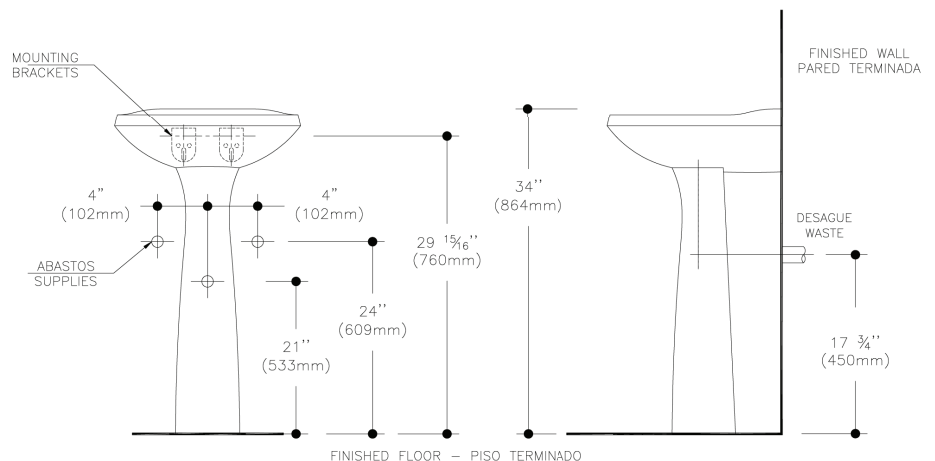

Verona

Pedestal Lavatory

FEATURES

- Compact design
- Pedestal or wall-hung lavatory
- Rear overflow drain

Model No.	Description	Approx. Wt.
	Pedestal lavatory with rear overflow drain. Less faucet and drain assembly	40 lbs. (18 kg)
830-54	4" Faucet Center	22 lbs. (10 kg)
830-63	Pedestal	18 lbs. (8 kg)

(Less faucet, drain
assembly and supply)

Verona

Pedestal Lavatory

TECHNICAL INFORMATION

Material	Vitreous China
Size	18-1/2" x 17-1/4"
Faucet Holes	4" Faucet Centers
Shipping Weight	40 lbs (18 kg)
Warranty	Limited Lifetime

These dimensions are nominal and are subject to change without prior notice.

Fixture performance and specifications meet or exceed, ANSI/ASME A112.19.2 standards and CAN/CSA B45.0 standards, and other state and local codes.

See our complete line of acrylic and vitreous china bathroom fixtures, plastic tank trim and plumbing products.

NOTE: Install this product according to the installation guide. Fixture dimensions are nominal and conform to tolerances in ASME Standard A112.19.2