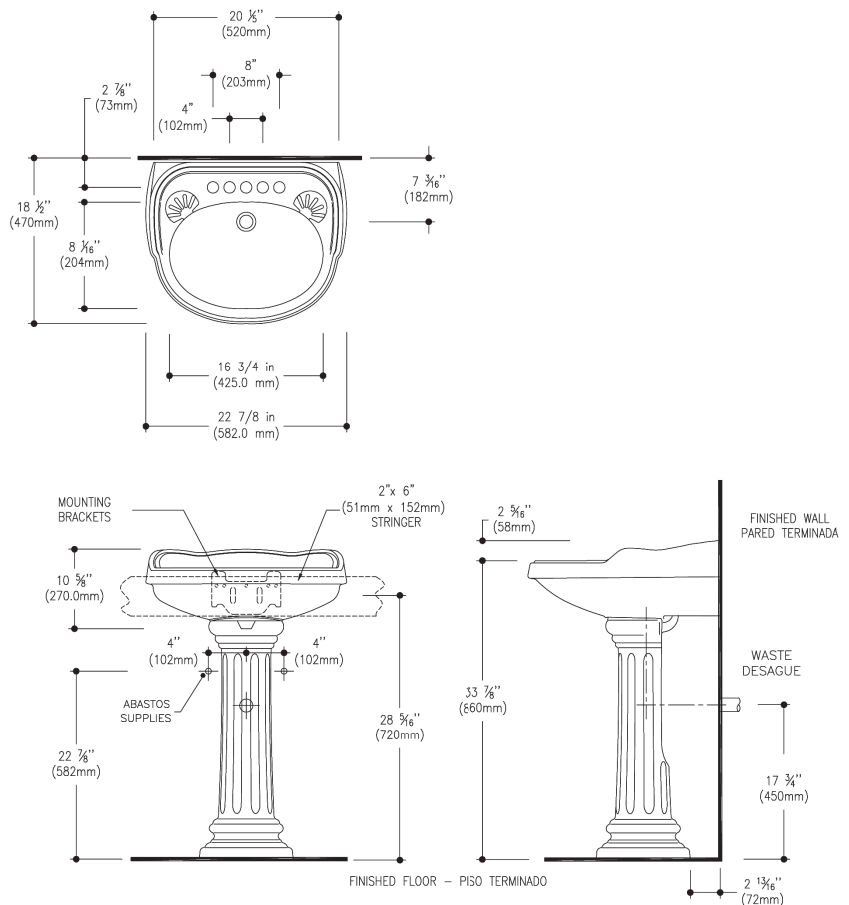

Mazara

Pedestal Lavatory

TECHNICAL INFORMATION

Material	Vitreous China
Size	22-7/8" x 18-1/2"
Faucet Holes	4" Faucet Centers
Shipping Weight	65 lbs (29.5 kg)
Warranty	Limited Lifetime

These dimensions are nominal and are subject to change without prior notice.

Fixture performance and specifications meet or exceed, ANSI/ASME A112.19.2 standards and CAN/CSA B45.0 standards, and other state and local codes.

See our complete line of acrylic and vitreous china bathroom fixtures, plastic tank trim and plumbing products.

NOTE: Install this product according to the installation guide. Fixture dimensions are nominal and conform to tolerances in ASME Standard A112.19.2