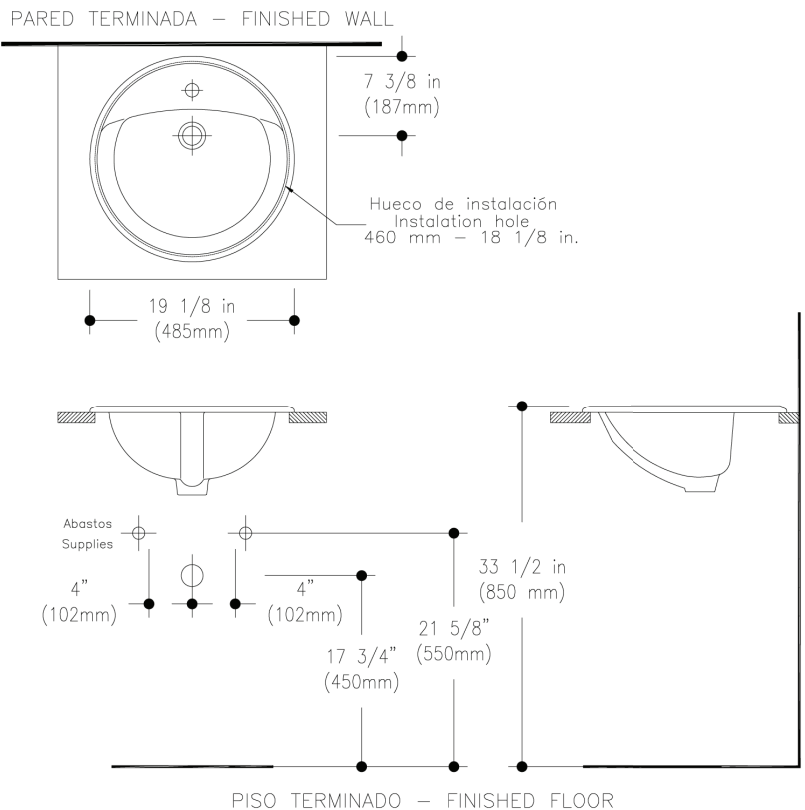

(Less faucet, drain assembly and supply)

Model No.	Description	Approx. Wt.
821-94	19-1/8" Round, self-rimming lavatory with 4" faucet center. Complete with template and installation instructions. Less faucet, drain assembly and supply. ADA compliant. Specify color.	20 lbs. (9 kg)

Easton II Round

Round, Vitreous China Self-Rimming Lavatory

TECHNICAL INFORMATION

Material	Vitreous China
Size	19-1/8"
Faucet Holes	4" Faucet Centers
Shipping Weight	20 lbs (9 kg)
Warranty	Limited Lifetime

These dimensions are nominal and are subject to change without prior notice.

Fixture performance and specifications meet or exceed, ANSI/ASME A112.19.2 standards and CAN/CSA B45.0 standards, and other state and local codes.

NOTE: Install this product according to the installation guide. Fixture dimensions are nominal and conform to tolerances in ASME Standard A112.19.2

See our complete line of acrylic and vitreous china bathroom fixtures, plastic tank trim and plumbing products.