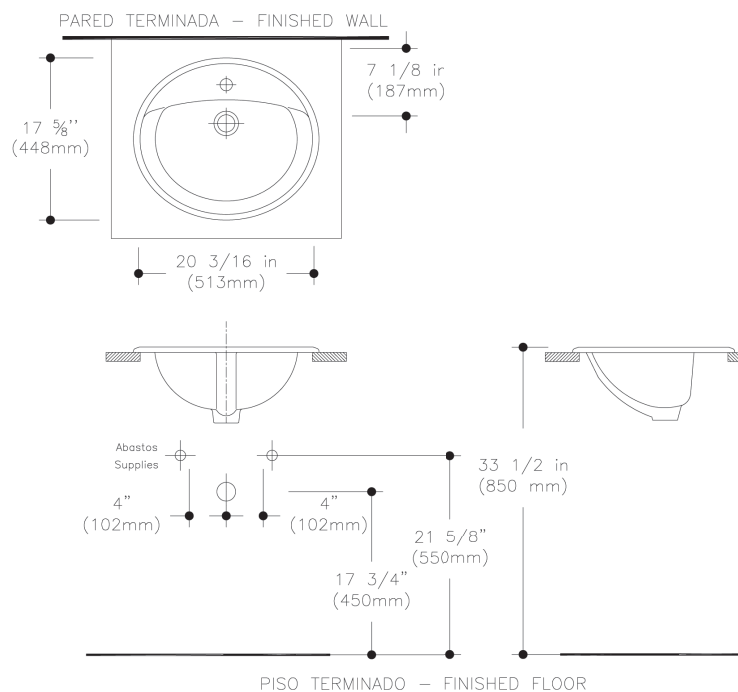

Easton I Oval

Oval, Vitreous China Self-Rimming Lavatory

TECHNICAL INFORMATION

Material	Vitreous China
Size	20-3/16" x 17-5/8"
Faucet Holes	4" Faucet Centers
Shipping Weight	20 lbs (9 kg)
Warranty	Limited Lifetime

These dimensions are nominal and are subject to change without prior notice.

Fixture performance and specifications meet or exceed, ANSI/ASME A112.19.2 standards and CAN/CSA B45.0 standards, and other state and local codes.

NOTE: Install this product according to the installation guide. Fixture dimensions are nominal and conform to tolerances in ASME Standard A112.19.2

See our complete line of acrylic and vitreous china bathroom fixtures, plastic tank trim and plumbing products.