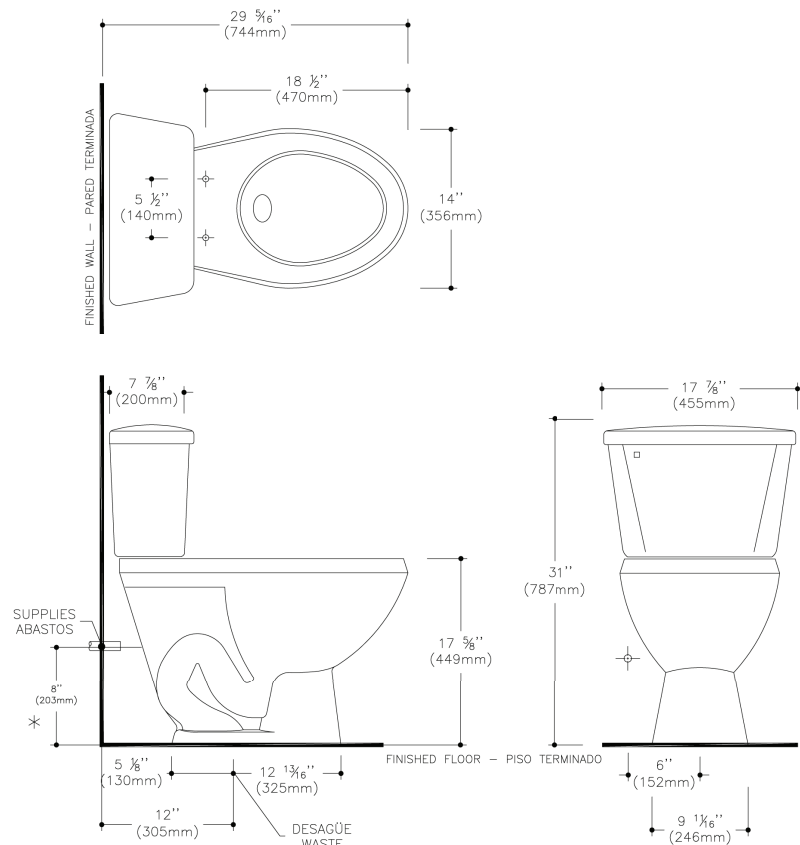

Model No.	Description	Approx. Wt.
	Elongated front, (1.6 Gpf/6.0 Lpf) two-piece toilet. 12" rough-in. Includes tank trim and front-mount, color-match plastic trip lever. Less toilet seat and supply. Specify color.	80 lbs. (37 kg)
<b>820-17</b>	Elongated front toilet bowl only. 12" rough-in. Less toilet seat. Specify color.	50 lbs. (23 kg)
<b>820-26</b>	Tank and cover only, with front-mount, color-match plastic trip lever. Less supply. Specify color.	30 lbs. (14 kg)
<b>SB1175</b>	Elongated, SmartClose™ toilet seat. Specify color.	5.5 lbs. (2 kg)
<b>SB1200</b>	Elongated, Primo™ toilet seat. Specify color.	5.5 lbs. (2 kg)

### 202-1012 Flush Valve

The 202 flapper style flush valve provide 1.6 gpf / 6.0 lpf water conservation efficiency. Plastic construction provided non-corrosive, long-life dependability. Won't rust or corrode.

## TECHNICAL INFORMATION

<b>Material</b>	Vitreous China
<b>Water Pressure Range</b>	20 to 80 P.S.I
<b>Flush System</b>	TotalFlush™ Flushing Technology
<b>Water Usage</b>	1.6 Gpf / 6.0 Lpf
<b>Water Surface Area</b>	7-7/8" x 6-11/16"
<b>Trap Diameter</b>	1-7/8"
<b>Trap Seal</b>	2-1/2"
<b>Rough-in</b>	12"
<b>Shipping Dimensions</b>	Model 820-17 26-1/2" x 15-1/8" x 15-3/4" (673 mm x 384 mm x 400 mm) Model 820-26 18-3/4" x 8-1/8" x 14" (478 mm x 206 mm x 356 mm)
<b>Shipping Weight</b>	Model 820-17 - 50 lbs (23 kg) Model 820-26 - 30 lbs (14 kg)
<b>Warranty</b>	Vitreous China - Limited Lifetime; Tank Trim - Limited One Year

See our complete line of acrylic and vitreous china bathroom fixtures, plastic tank trim and plumbing products.

NOTE: Install this product according to the installation guide. Fixture dimensions are nominal and conform to tolerances in ASME Standard A112.19.2